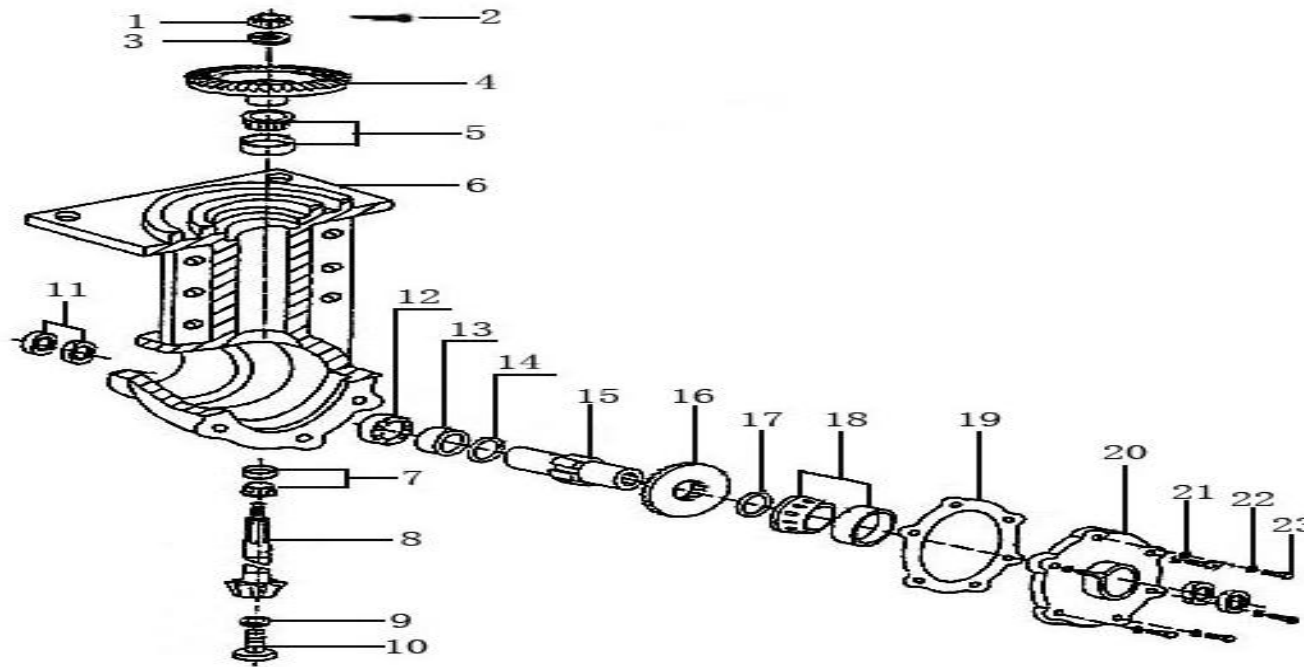

71	30150-00089-00	External Circlips	pcs	1					
72	30136-00248-00	Non standard gasket	pcs	1					
73	30141-00187-00	Deep groove ball bearing	pcs	1					
74	30136-00284-00	Flat washer	pcs	1					
75	33301-00016-00	External serrated lock washer	pcs	1					
76	30101-00720-00	Hexagon flange bolt	pcs	1					
77	30141-00181-00	Deep groove ball bearing	pcs	1					
78	33714-00010-00	Clutch housing	pcs	1					
84	33714-00006-00	Clutch core	pcs	1					
96	30136-00326-00	Driving bevel gear washer	pcs	1					
97	30152-00313-00	O-ring seal	pcs	4					

TRANSMISSION CASE PARTS

Series No.	Part Code	English Name	Unit	Quantity for One Unit	Order Quantity	Unit Price	Total Amount	Note