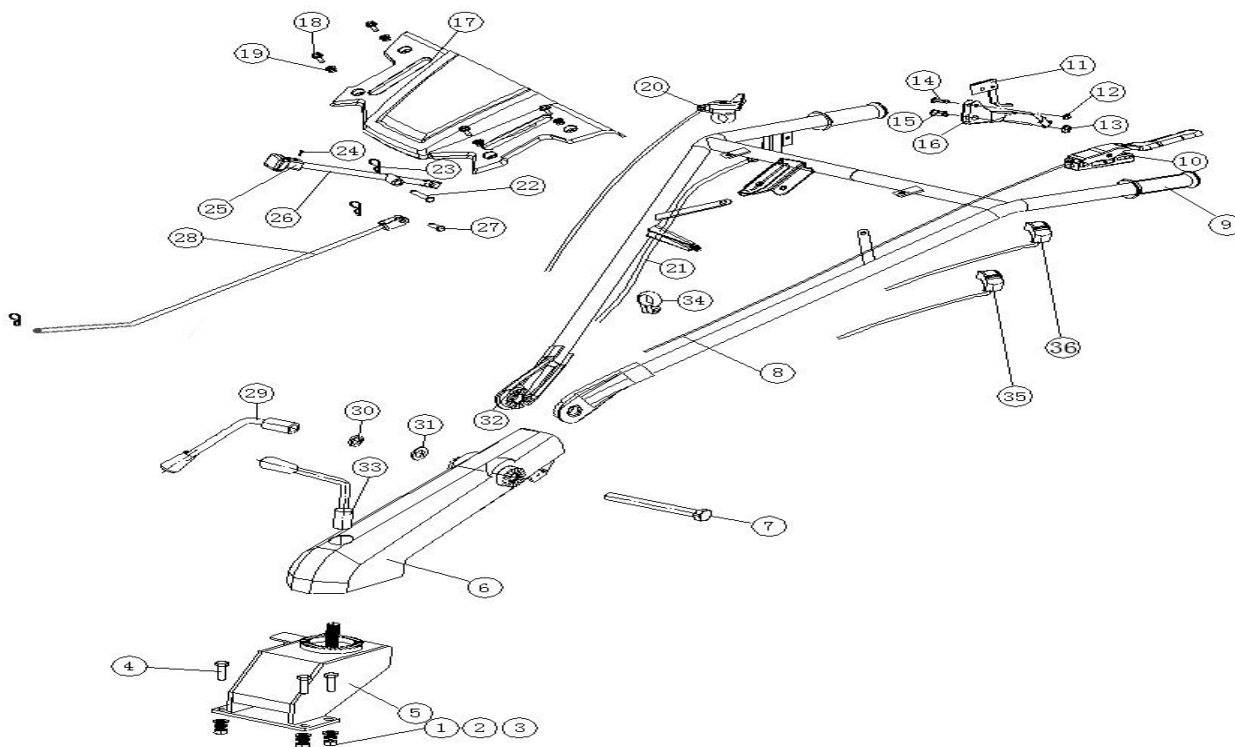

SCHEMĂ EXPLODATĂ

BTA-13SG

BTA-13SG SPARE PARTS LIST

Handle Assy

Series No.	Part Code	English Name	Unit	Quantity for One Unit	Order Quantity	Unit Price	Total Amount	Note
1	30121-00029-00	Hexagon nut	pcs	4				
2	30139-00024-00	Spring washer	pcs	4				
3	30136-00240-00	Flat washer	pcs	4				
4	30101-00744-00	Hexagon flange bolt	pcs	4				
5	33706-00138-00	Armrest seat	pcs	1				
6	33706-00148-00	Middle section of handrail	pcs	1				

SHIFT GEAR PARTS

Series No.	Part Code	English Name	Unit	Quantity for One Unit	Order Quantity	Unit Price	Total Amount	Note
1	33713-00016-00	Shift arm	pcs	1				
2	34006-00124-00	B-pin	pcs	1				
3	34006-00139-00	cotter pin	pcs	1				
4	34032-00071-00	Shift bushing	pcs	6				

Series No.	Part Code	English Name	Unit	Quantity for One Unit	Order Quantity	Unit Price	Total Amount	Note
1	30121-00029-00	Hexagon nut	pcs	16				
2	30139-00024-00	Spring washer	pcs	16				
3	30136-00240-00	Flat washer	pcs	16				
4	34031-00123-00	Wheel axle	pcs	2				
5	20134-00335-00	Inner hub	pcs	2				
6	20134-00214-00	Inner tube	pcs	2				