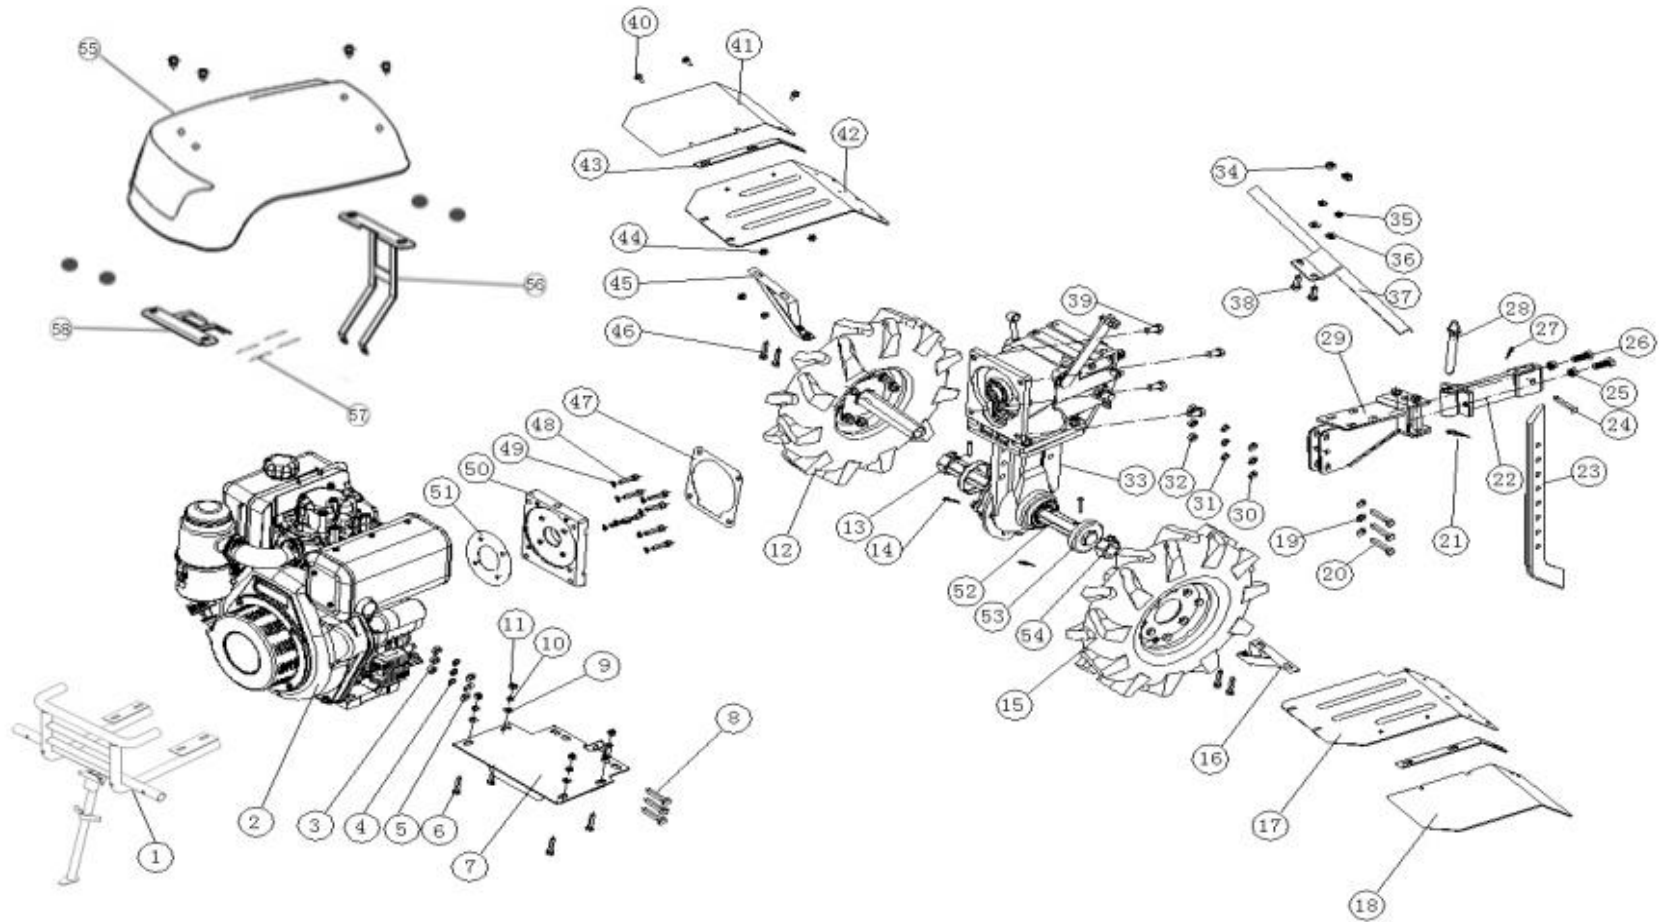

Series No.	Part Code	English Name	Unit	Quantity for One Unit	Order Quantity	Unit Price	Total Amount	Note