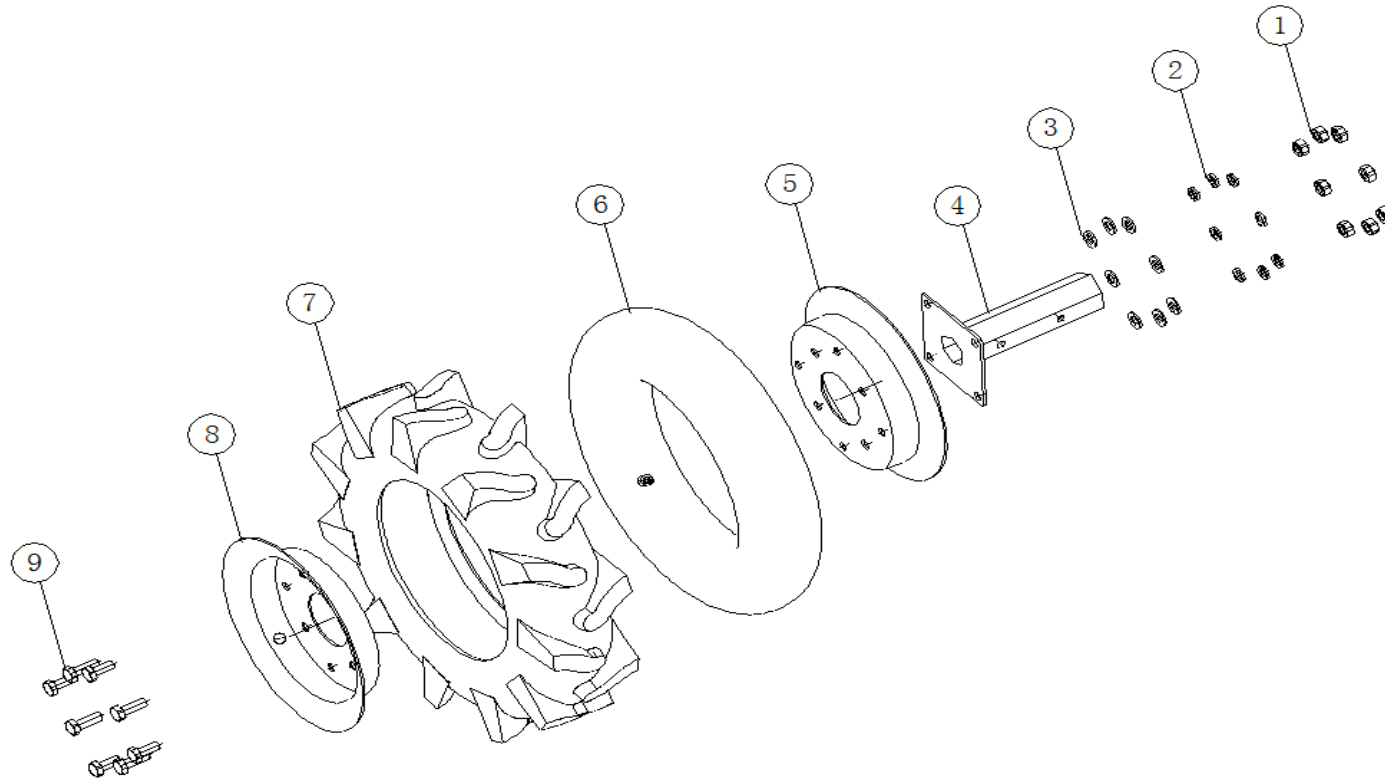

Series No.	Part Code	English Name	Unit	Quantity for One Unit	Order Quantity	Unit Price	Total Amount	Note
1	30121-00029-00	Hexagon nut	pcs	16				
2	30139-00024-00	Spring washer	pcs	16				
3	30136-00240-00	Flat washer	pcs	16				
4	34031-00123-00	Wheel axle	pcs	2				
5	20134-00335-00	Inner hub	pcs	2				
6	20134-00214-00	Inner tube	pcs	2