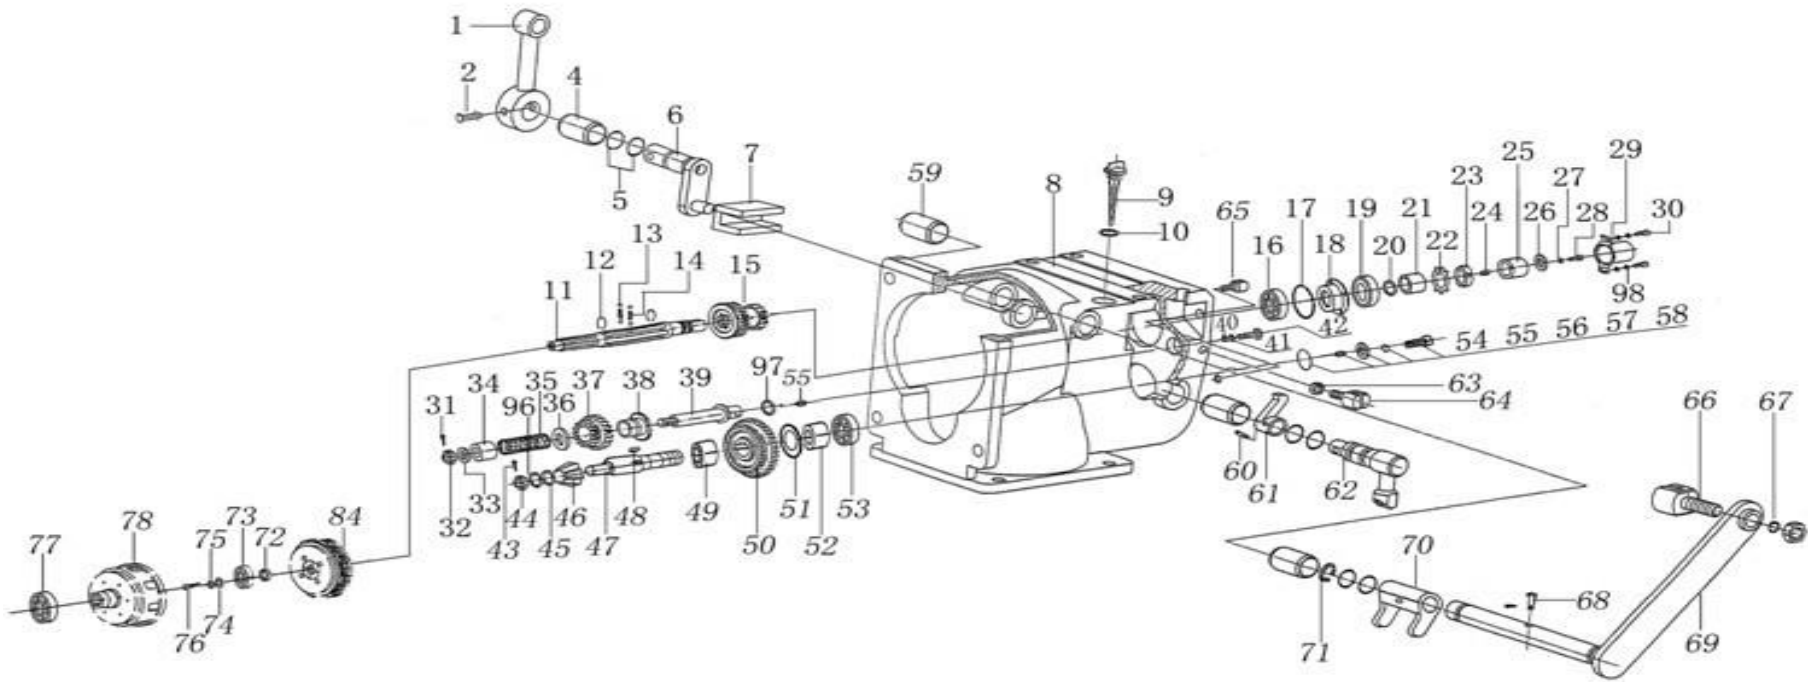

SCHEMĂ EXPLODATĂ

BTA-13SG

BTA-13SG SPARE PARTS LIST

Handle Assy

Series No.	Part Code	English Name	Unit	Quantity for One Unit	Order Quantity	Unit Price	Total Amount	Note
1	30121-00029-00	Hexagon nut	pcs	4				
2	30139-00024-00	Spring washer	pcs	4				
3	30136-00240-00	Flat washer	pcs	4				
4	30101-00744-00	Hexagon flange bolt	pcs	4				
5	33706-00138-00	Armrest seat	pcs	1				
6	33706-00148-00	Middle section of handrail	pcs	1				

SHIFT GEAR PARTS

Series No.	Part Code	English Name	Unit	Quantity for One Unit	Order Quantity	Unit Price	Total Amount	Note
1	33713-00016-00	Shift arm	pcs	1				
2	34006-00124-00	B-pin	pcs	1				
3	34006-00139-00	cotter pin	pcs	1				
4	34032-00071-00	Shift bushing	pcs	6				

TRANSMISSION CASE PARTS

Series No.	Part Code	English Name	Unit	Quantity for One Unit	Order Quantity	Unit Price	Total Amount	Note
------------	-----------	--------------	------	-----------------------	----------------	------------	--------------	------

Series No.	Part Code	English Name	Unit	Quantity for One Unit	Order Quantity	Unit Price	Total Amount	Note
1	30121-00029-00	Hexagon nut	pcs	16				
2	30139-00024-00	Spring washer	pcs	16				
3	30136-00240-00	Flat washer	pcs	16				
4	34031-00123-00	Wheel axle	pcs	2				
5	20134-00335-00	Inner hub	pcs	2				
6	20134-00214-00	Inner tube	pcs	2				