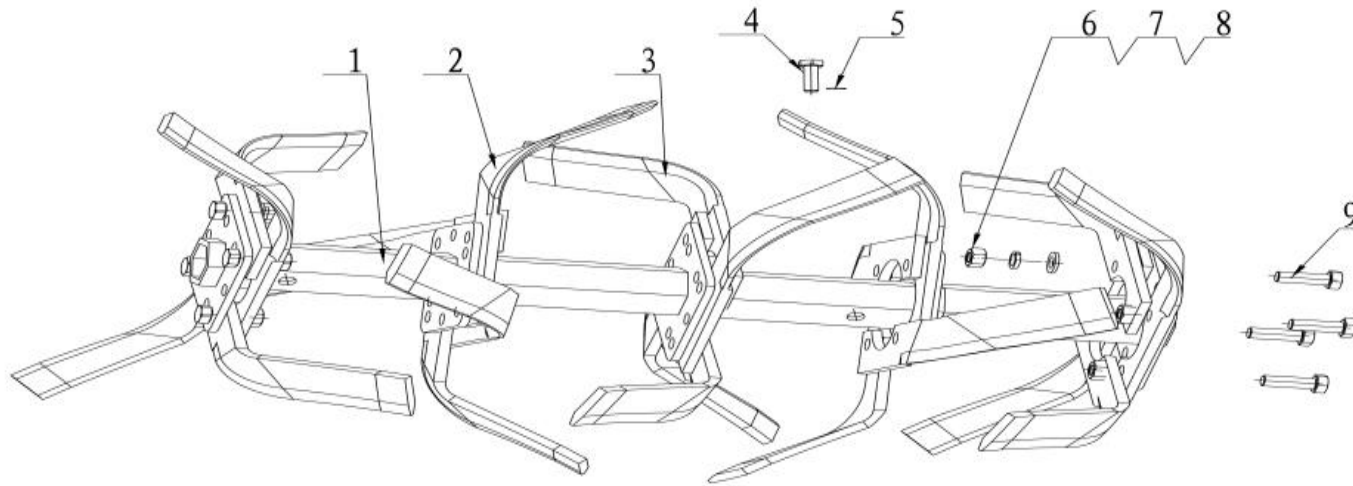

Series No.	Part Code	English Name	Unit	Quantity for One Unit	Order Quantity	Unit Price	Total Amount	Note
1	33709-00076-00	Four piece five group cutter barrel assembly	pcs	2				
2	33709-00025-00	Left blade of dry land machete	pcs	20				
3	33709-00017-00	Right blade of dry land machete	pcs	20				
4	34006-00106-00	B-pin	pcs	2