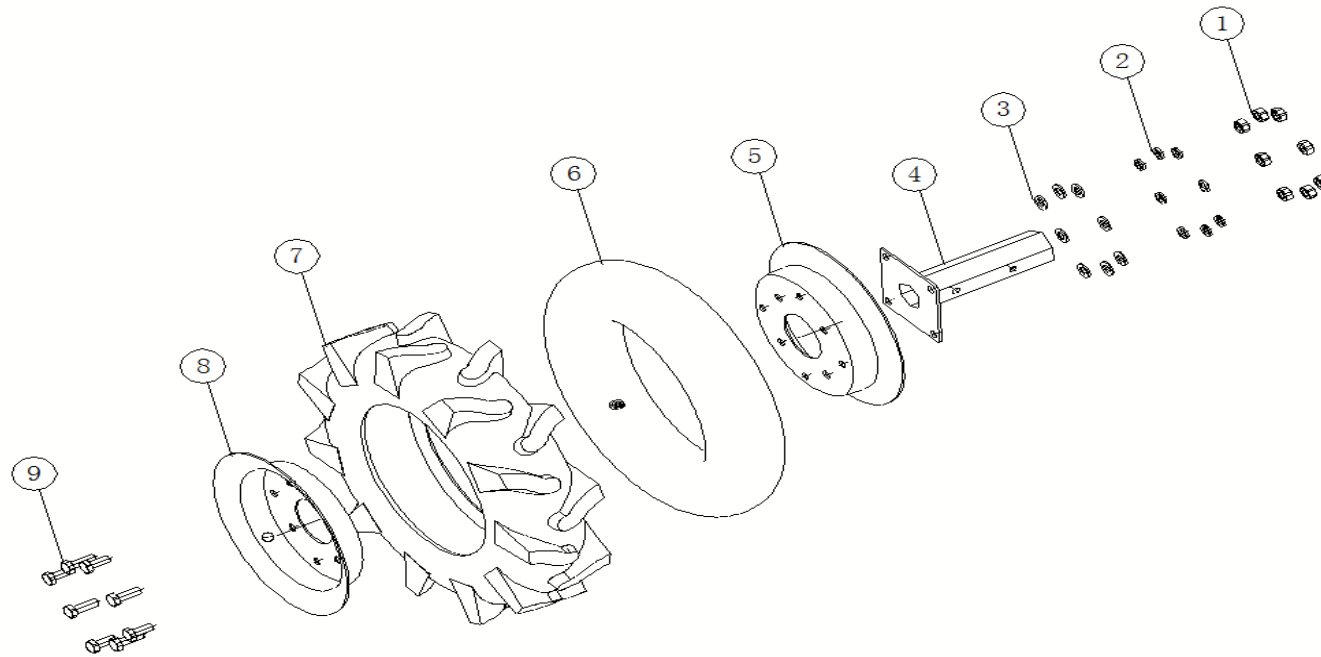

5	34006-00109-00	R-type split pin	pcs	2				
6	30121-00029-00	Hexagon nut	pcs	40				
7	30139-00024-00	Spring washer	pcs	40				
8	30136-00240-00	Flat washer	pcs	40				
9	30106-00017-00	Full thread hexagon head bolt	pcs	40