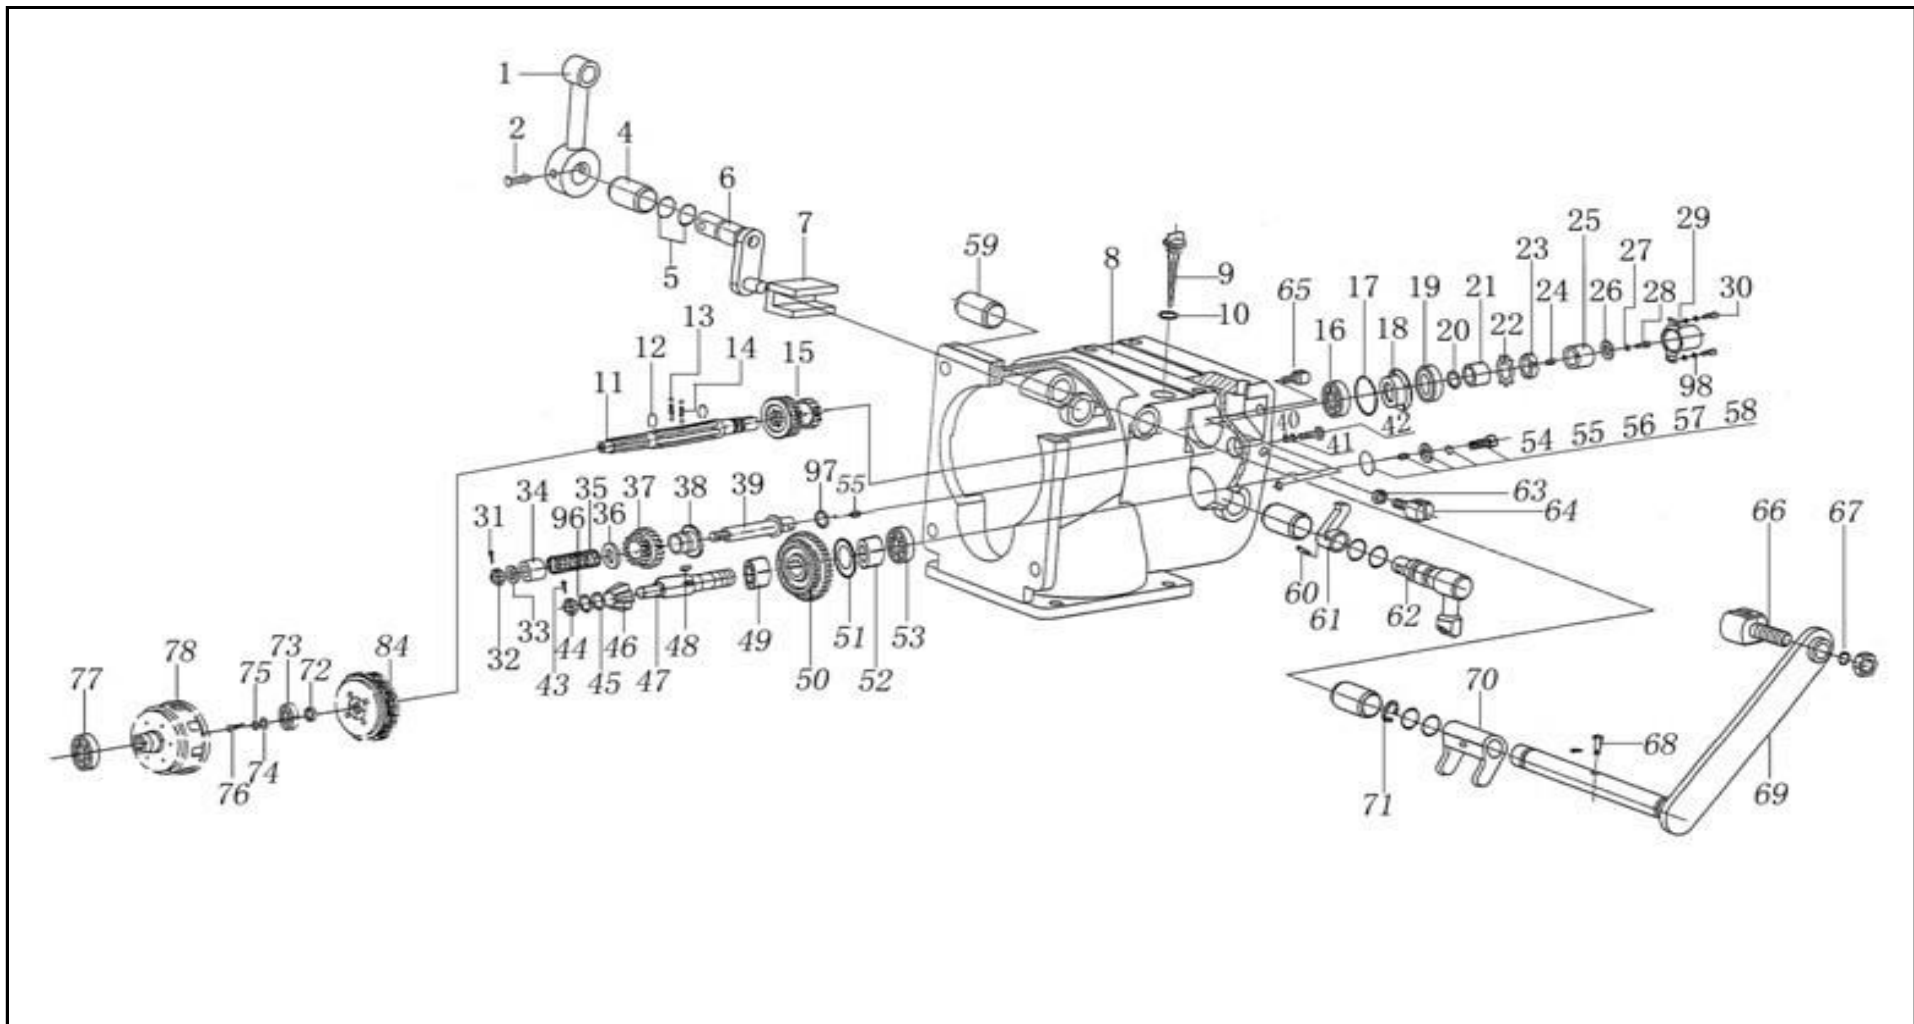

SCHEMĂ EXPLODATĂ

BTA-16SG

BTA-16SG SPARE PARTS LIST
Handle Assy

Series No.	Part Code	English Name	Unit	Quantity for One Unit	Order Quantity	Unit Price	Total Amount	Note
1	30121-00029-00	Hexagon nut	pcs	4				
2	30139-00024-00	Spring washer	pcs	4				
3	30136-00240-00	Flat washer	pcs	4				
4	30101-00744-00	Hexagon flange bolt	pcs	4				
5	33706-00138-00	Armrest seat	pcs	1				
6	33706-00148-00	Middle section of handrail	pcs	1				

SHIFT GEAR PARTS

Series No.	Part Code	English Name	Unit	Quantity for One Unit	Order Quantity	Unit Price	Total Amount	Note
1	33713-00016-00	Shift arm	pcs	1				
2	34006-00124-00	B-pin	pcs	1				
3	34006-00139-00	cotter pin	pcs	1				
4	34032-00071-00	Shift bushing	pcs	6				

TRANSMISSION CASE PARTS

Series No.	Part Code	English Name	Unit	Quantity for One Unit	Order Quantity	Unit Price	Total Amount	Note
1	30121-00080-00	Slotted Hexel Nut	pc	1				
2	34006-00117-00	cotter pin	pc	1				
3	30136-00242-00	Non standard gasket	pc	1				
4	34033-00071-00	Driven bevel gear	pc	1				
5	30141-00216-00	Single row tapered roller bearing	pc	1				
6	33701-00041-03	Traveling box	pcs	1				

Series No.	Part Code	English Name	Unit	Quantity for One Unit	Order Quantity	Unit Price	Total Amount	Note
1	30121-00029-00	Hexagon nut	pcs	16				
2	30139-00024-00	Spring washer	pcs	16				
3	30136-00240-00	Flat washer	pcs	16				
4	34031-00123-00	Wheel axle	pcs	2				
5	20134-00335-00	Inner hub	pcs	2				
6	20134-00214-00	Inner tube	pcs	2				
7	20134-00293-00	tyre	pcs	2				
8	20134-00336-00	Outer hub	pcs	2				
9	30106-00002-01	Full thread hexagon head bolt	pcs	16				