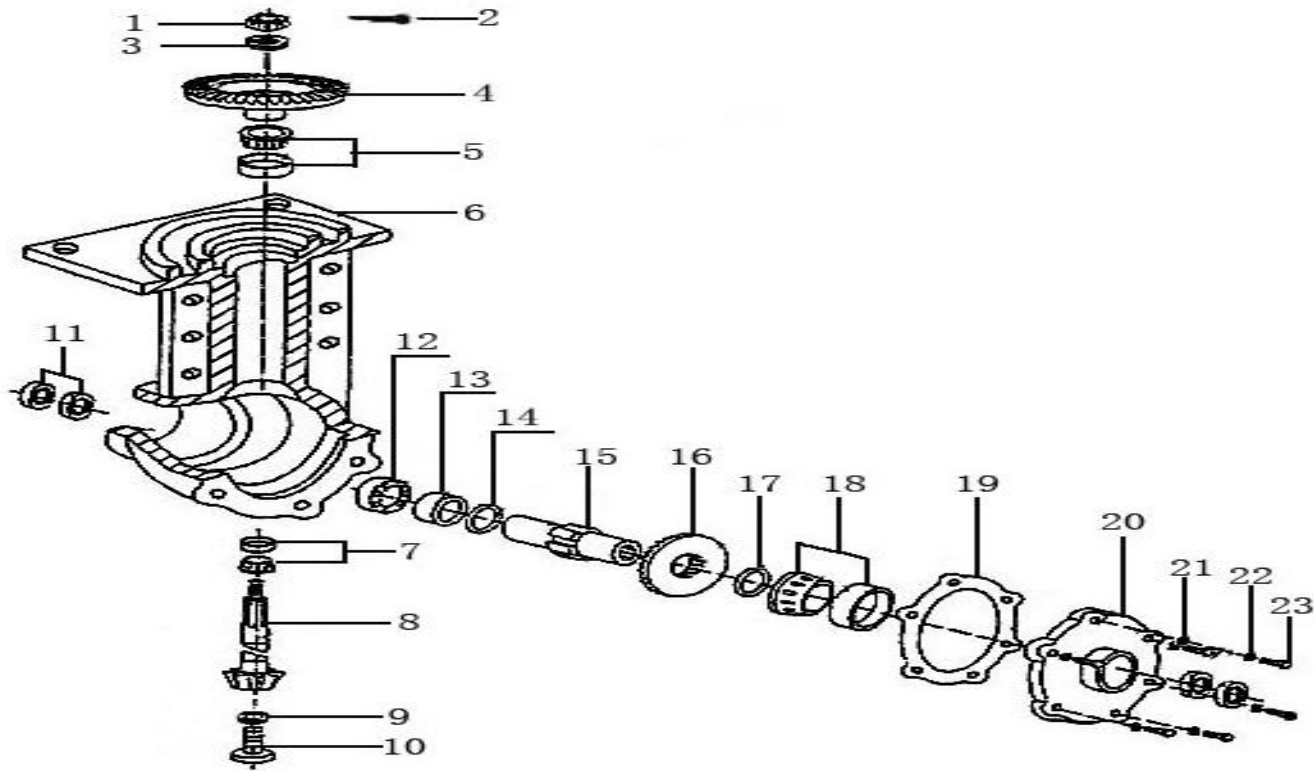

SCHEMĂ EXPLODATĂ

BTA-16SG

BTA-16SG SPARE PARTS LIST
Handle Assy

Series No.	Part Code	English Name	Unit	Quantity for One Unit	Order Quantity	Unit Price	Total Amount	Note
1	30121-00029-00	Hexagon nut	pcs	4				
2	30139-00024-00	Spring washer	pcs	4				
3	30136-00240-00	Flat washer	pcs	4				
4	30101-00744-00	Hexagon flange bolt	pcs	4				
5	33706-00138-00	Armrest seat	pcs	1				
6	33706-00148-00	Middle section of handrail	pcs	1				

SHIFT GEAR PARTS

Series No.	Part Code	English Name	Unit	Quantity for One Unit	Order Quantity	Unit Price	Total Amount	Note
1	33713-00016-00	Shift arm	pcs	1				
2	34006-00124-00	B-pin	pcs	1				
3	34006-00139-00	cotter pin	pcs	1				
4	34032-00071-00	Shift bushing	pcs	6				

TRANSMISSION CASE PARTS

Series No.	Part Code	English Name	Unit	Quantity for One Unit	Order Quantity	Unit Price	Total Amount	Note
1	30121-00080-00	Slotted Hexel Nut	pc	1				
2	34006-00117-00	cotter pin	pc	1				
3	30136-00242-00	Non standard gasket	pc	1				
4	34033-00071-00	Driven bevel gear	pc	1				
5	30141-00216-00	Single row tapered roller bearing	pc	1				
6	33701-00041-03	Traveling box	pcs	1				

Series No.	Part Code	English Name	Unit	Quantity for One Unit	Order Quantity	Unit Price	Total Amount	Note
1	30121-00029-00	Hexagon nut	pcs	16				
2	30139-00024-00	Spring washer	pcs	16				
3	30136-00240-00	Flat washer	pcs	16				
4	34031-00123-00	Wheel axle	pcs	2				
5	20134-00335-00	Inner hub	pcs	2				
6	20134-00214-00	Inner tube	pcs	2				
7	20134-00293-00	tyre	pcs	2				
8	20134-00336-00	Outer hub	pcs	2				
9	30106-00002-01	Full thread hexagon head bolt	pcs	16				