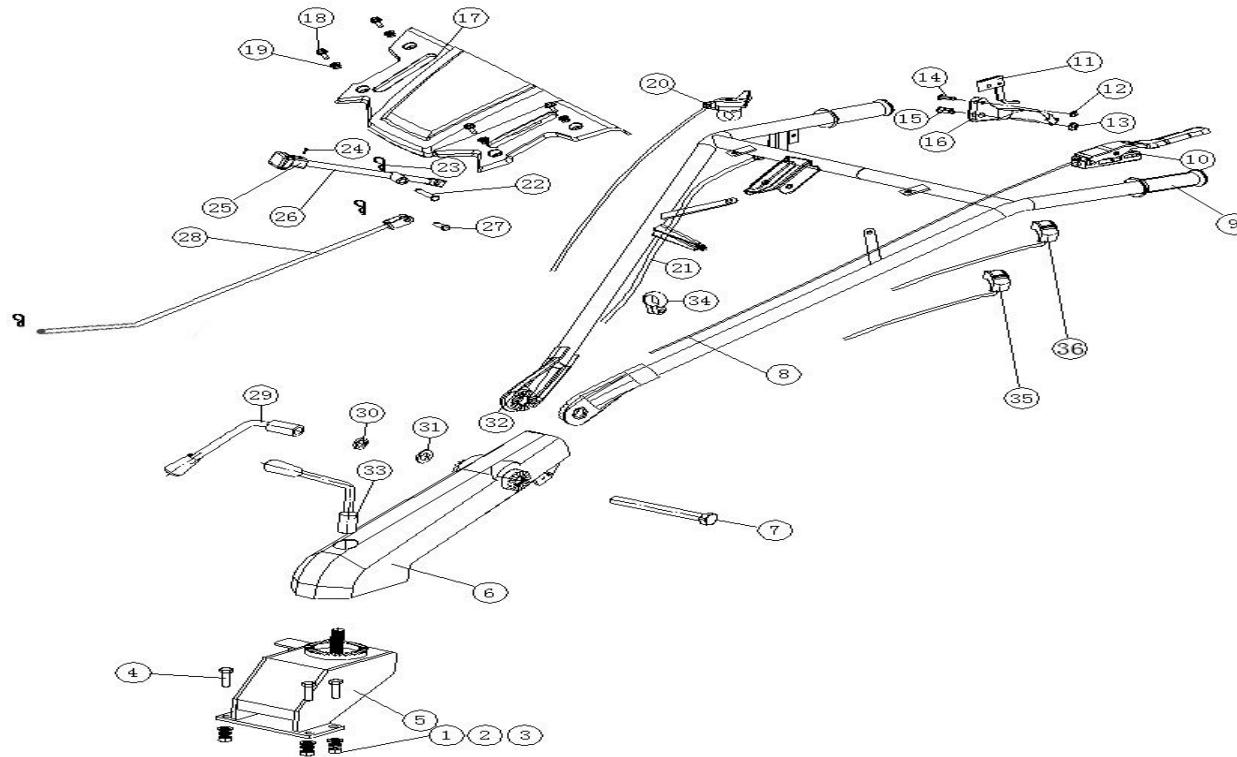

SCHEMĂ EXPLODATĂ

BTA-16SG

BTA-16SG SPARE PARTS LIST
Handle Assy

Series No.	Part Code	English Name	Unit	Quantity for One Unit	Order Quantity	Unit Price	Total Amount	Note
1	30121-00029-00	Hexagon nut	pcs	4				
2	30139-00024-00	Spring washer	pcs	4				
3	30136-00240-00	Flat washer	pcs	4				
4	30101-00744-00	Hexagon flange bolt	pcs	4				
5	33706-00138-00	Armrest seat	pcs	1				
6	33706-00148-00	Middle section of handrail	pcs	1				

SHIFT GEAR PARTS

Series No.	Part Code	English Name	Unit	Quantity for One Unit	Order Quantity	Unit Price	Total Amount	Note
1	33713-00016-00	Shift arm	pcs	1				
2	34006-00124-00	B-pin	pcs	1				
3	34006-00139-00	cotter pin	pcs	1				
4	34032-00071-00	Shift bushing	pcs	6				

TRANSMISSION CASE PARTS

Series No.	Part Code	English Name	Unit	Quantity for One Unit	Order Quantity	Unit Price	Total Amount	Note
1	30121-00080-00	Slotted Hexel Nut	pc	1				
2	34006-00117-00	cotter pin	pc	1				
3	30136-00242-00	Non standard gasket	pc	1				
4	34033-00071-00	Driven bevel gear	pc	1				
5	30141-00216-00	Single row tapered roller bearing	pc	1				
6	33701-00041-03	Traveling box	pcs	1				

Series No.	Part Code	English Name	Unit	Quantity for One Unit	Order Quantity	Unit Price	Total Amount	Note
1	30121-00029-00	Hexagon nut	pcs	16				
2	30139-00024-00	Spring washer	pcs	16				
3	30136-00240-00	Flat washer	pcs	16				
4	34031-00123-00	Wheel axle	pcs	2				
5	20134-00335-00	Inner hub	pcs	2				
6	20134-00214-00	Inner tube	pcs	2				
7	20134-00293-00	tyre	pcs	2				
8	20134-00336-00	Outer hub	pcs	2				
9	30106-00002-01	Full thread hexagon head bolt	pcs	16				