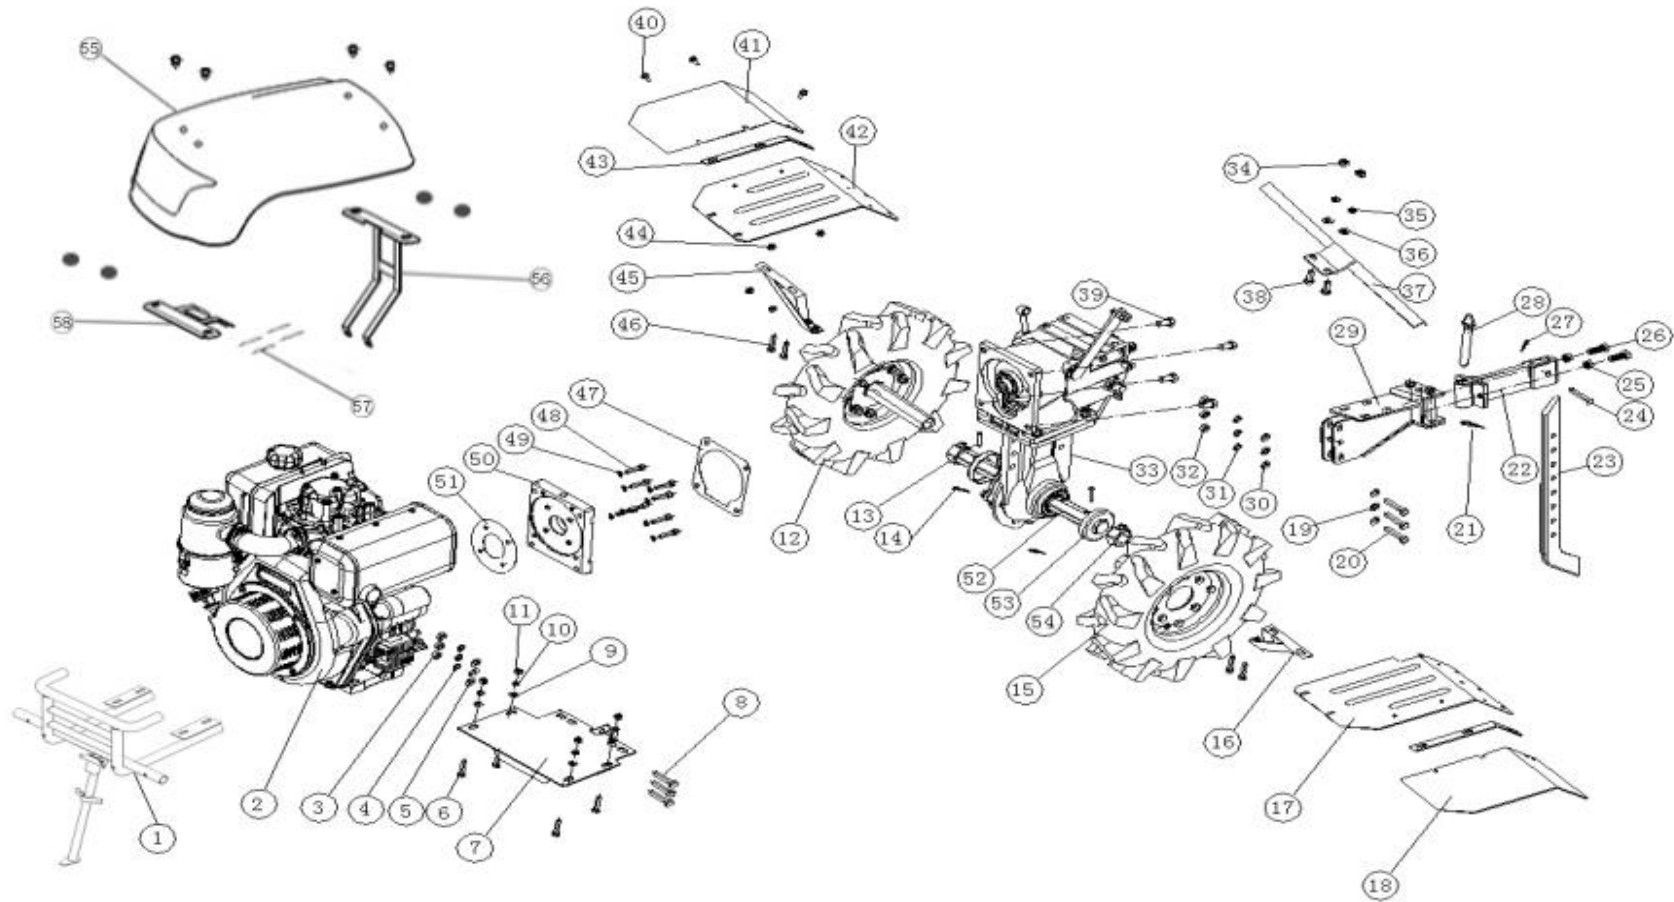

Series No.	Part Code	English Name	Unit	Quantity for One Unit	Order Quantity	Unit Price	Total Amount	Note