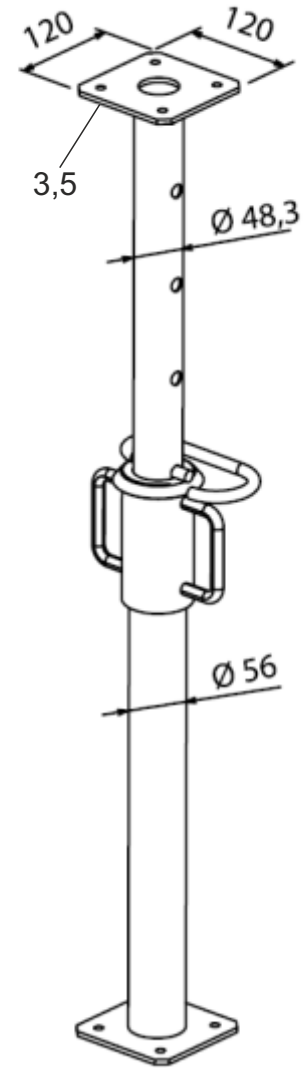

### Specificatii tehnice

Caracteristici	CDP32	CDP36	CDP40
Diametru tub extern		Ø 56 mm	
Diametru tub intern		Ø 48,3 mm	
Grosime baza		3,5 mm	
Lungime dispozitiv blocare		140 mm	
Diametru carlig		12 mm	
Diametru orificii		14 mm	
Lungime reglabila		din 100 in 100 mm	
Lungime min.	1800 mm	2100 mm	2300 mm
Lungime max.	3200 mm	3600 mm	4000 mm
Factor siguranta		K=3	

## Popi metalici vopsiti extensibili

	Lmin	Lmax	Lmin	Lmax	Lmin	Lmax	Lmin	Lmax	Lmin	Lmax	Lmin	Lmax	Lmin	Lmax	Lmin	Lmax				
H (m)	0,60	0,90	0,90	1,40	1,20	1,70	1,50	2,70	1,80	3,20	2,10	3,60	2,20	3,80	2,30	4,00	2,50	4,50	3,00	5,00
CAPACITATE (KN) (1 KN = 102 Kg)	16,0	15,0	16,0	14,0	16,0	13,0	16,0	12,5	16,0	10,0	16,0	7,0	16,0	4,0	16,0	4,0	15,7	3,0	18,0	4,2